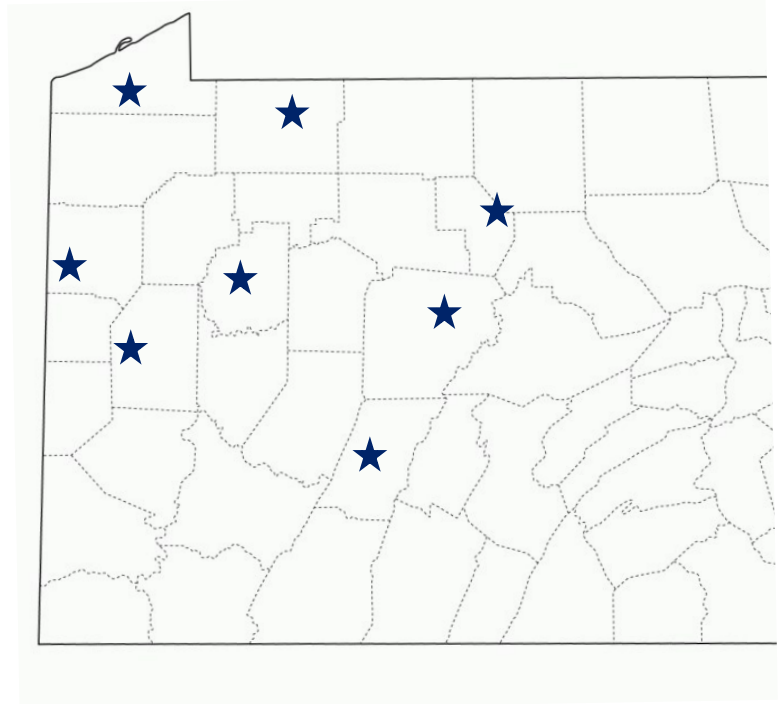

CAMERON COUNTY

Thursday, April 6 • 11:00 a.m.

DCNR Sinnemahoning State Park Office
4843 Park Road, Austin, PA 16720

CLARION COUNTY

Thursday, February 16 • 10:00 a.m.

DEP Bureau of District Mining Operations
310 Best Avenue, Knox, PA 16232

CLEARFIELD COUNTY

Tuesday, February 21 • 11:00 a.m.

PennDOT Engineering District 2-0
70 PennDOT Drive, Clearfield, PA 16830

ERIE COUNTY

Monday, March 6 • 11:00 a.m.

Pennsylvania Western University - Edinboro
Frank G. Pogue Student Center
405 Scotland Road, Edinboro, PA 16444

Additional PENNVEST outreach events across the Commonwealth are anticipated for late spring and will be announced at a later date.